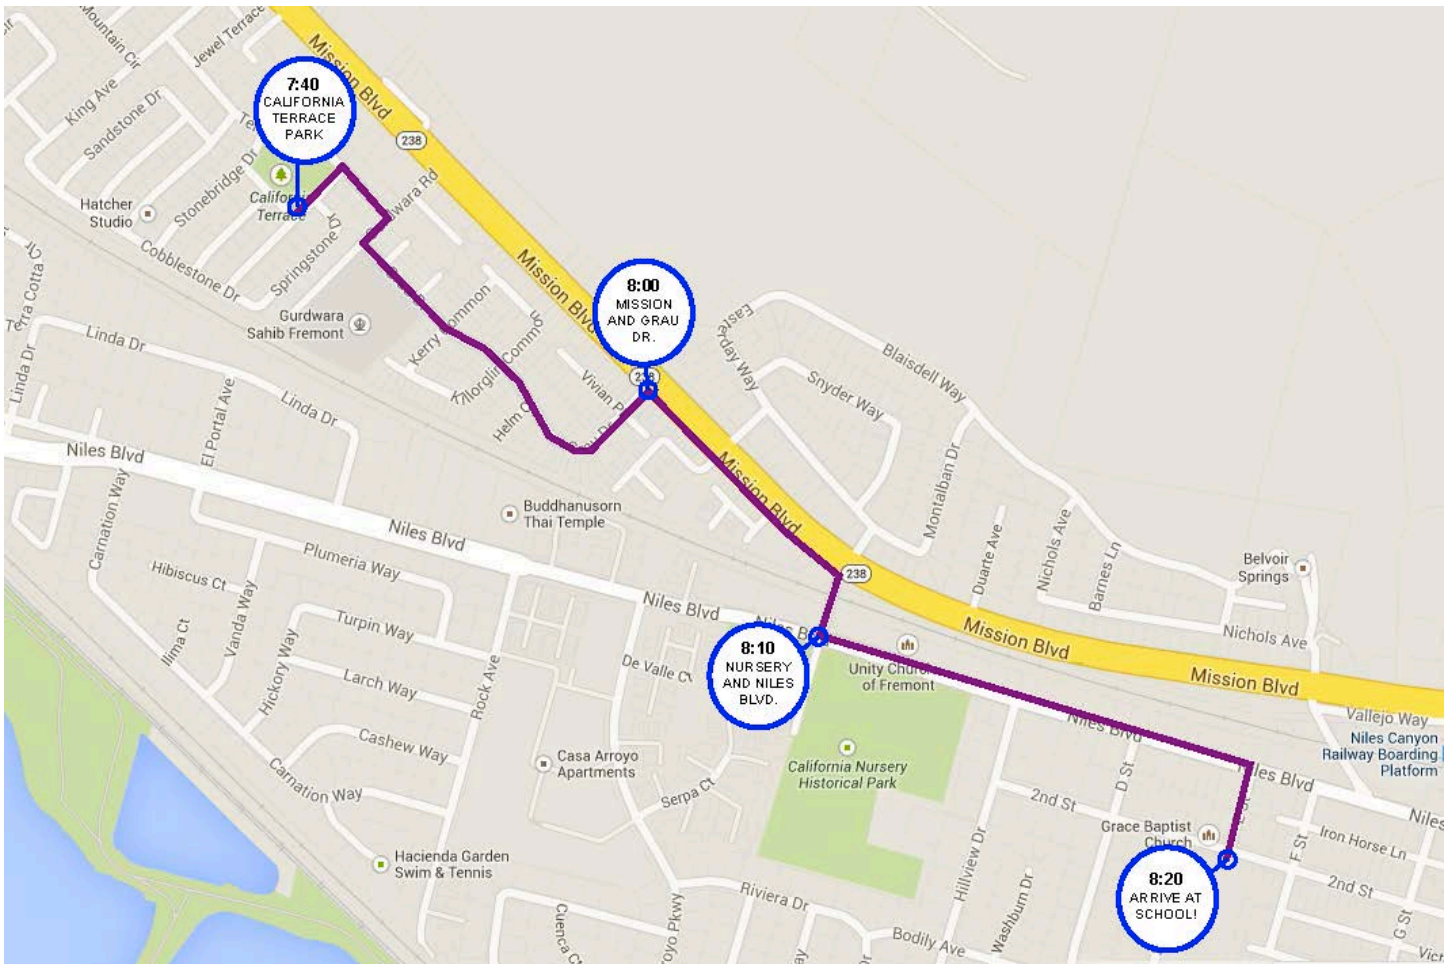

1. Rockin' Rock Ave Walking Bus – contact Sarah Jeske (a_swell_girl@yahoo.com)

2. Niles Glen Classic Speeding Bananas Walking Bus – contact Kathy Davies (kathy_h_davies@yahoo.com)

3. King Ave Walking Bus – coordinator needed – contact Kathy Davies (Kathy_h_davies@yahoo.com)

4. Third St. Walking Bus – coordinator needed – contact Kathy Davies (Kathy_h_davies@yahoo.com)