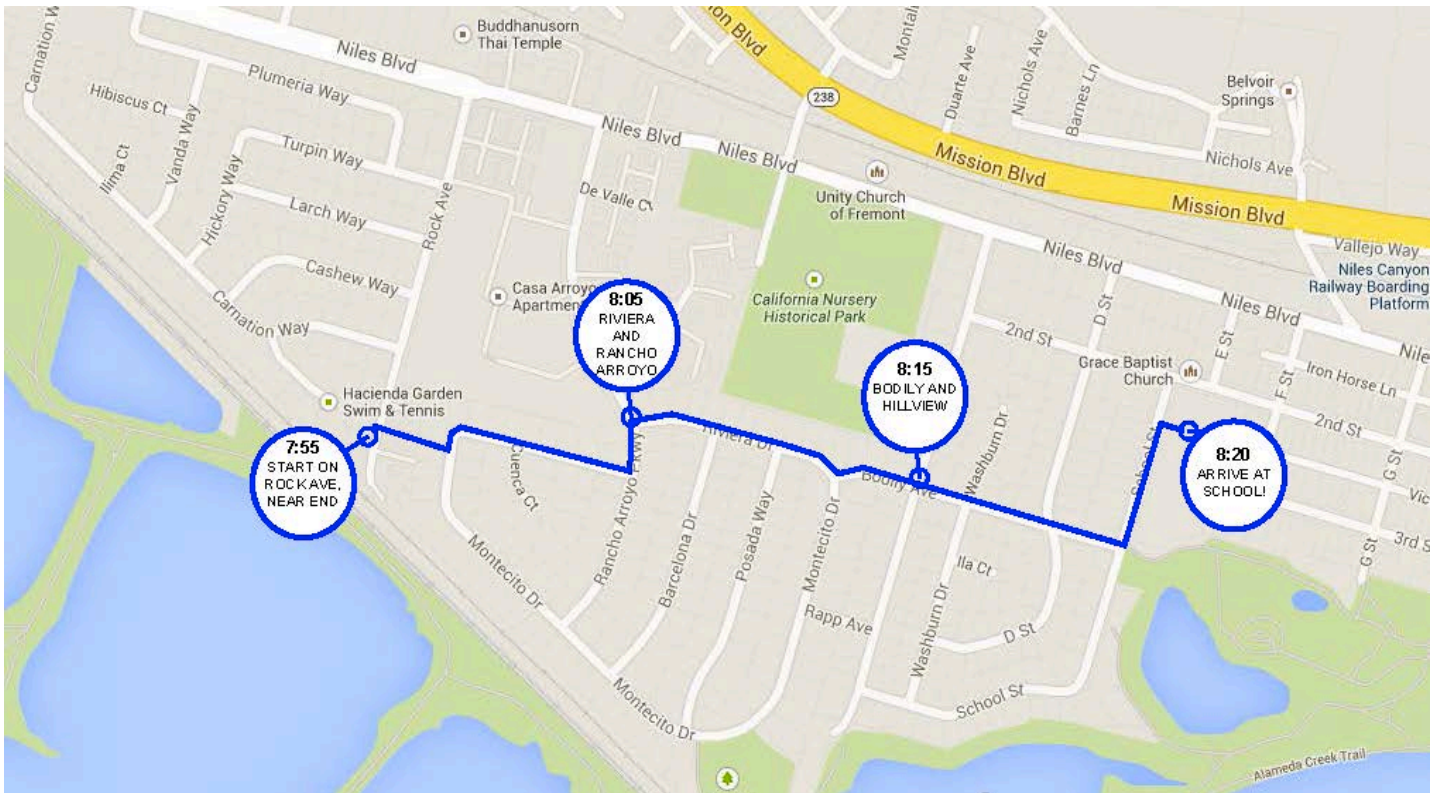

1. Rockin' Rock Ave Walking Bus – contact Sarah Jeske (a_swell_girl@yahoo.com)

2. Niles Glen Classic Speeding Bananas Walking Bus – contact Kathy Davies (kathy_h_davies@yahoo.com)

3. King Ave Walking Bus – coordinator needed – contact Kathy Davies (Kathy_h_davies@yahoo.com)

4. Third St. Walking Bus – coordinator needed – contact Kathy Davies (Kathy_h_davies@yahoo.com)