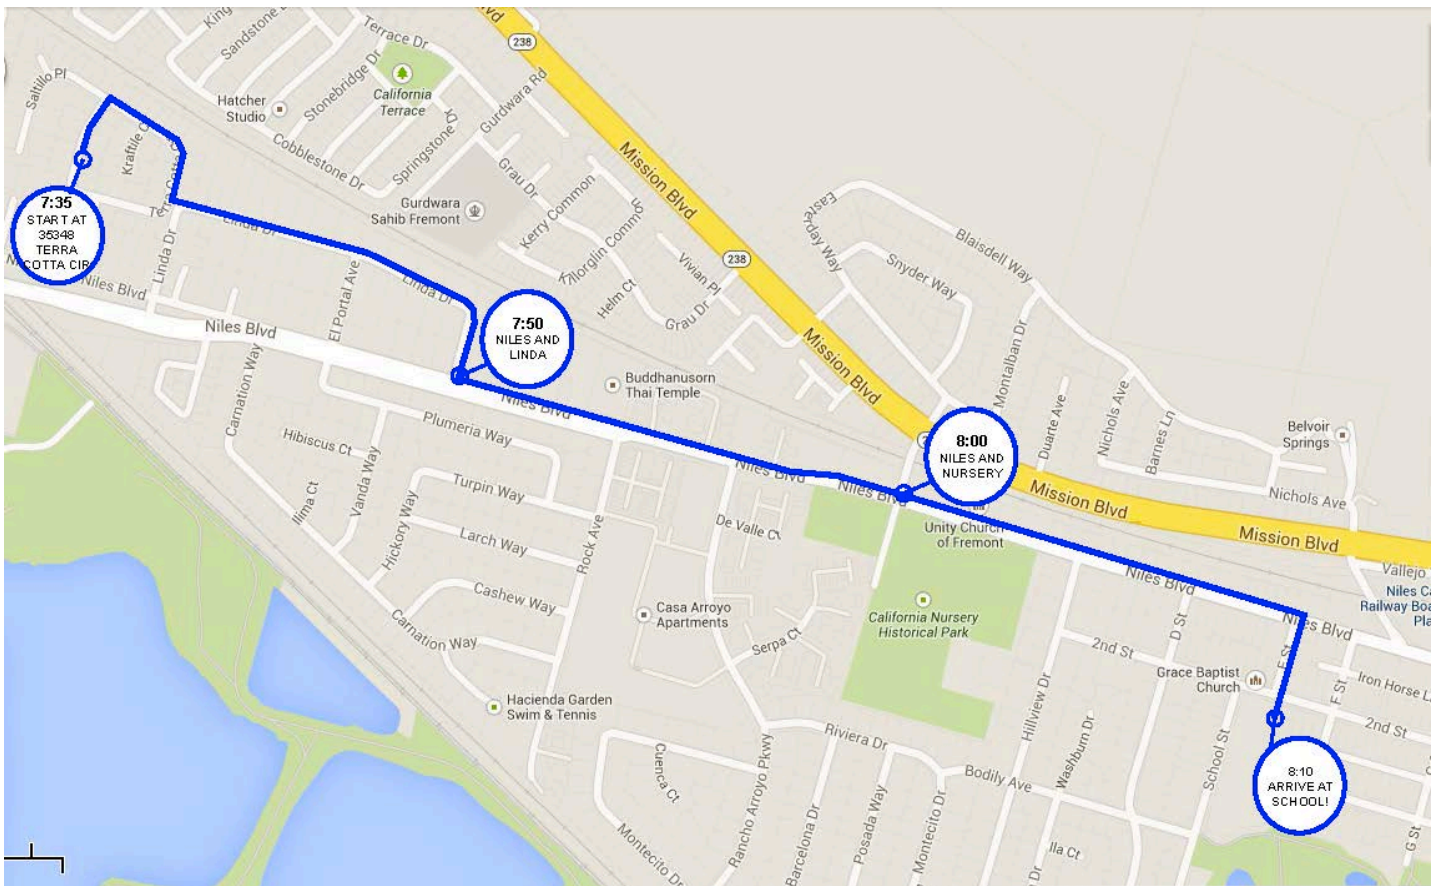

1. Rockin' Rock Ave Walking Bus – contact Sarah Jeske (a_swell_girl@yahoo.com)

2. Niles Glen Classic Speeding Bananas Walking Bus – contact Kathy Davies (kathy_h_davies@yahoo.com)

3. King Ave Walking Bus – coordinator needed – contact Kathy Davies (Kathy_h_davies@yahoo.com)